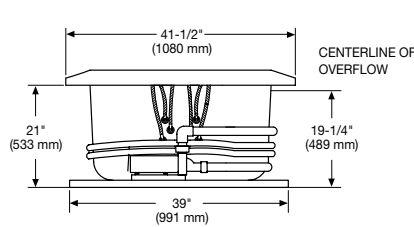

Essence™

71-1/2" x 42" x 24" Oval Whirlpool and Bath

Features & Upgrades

Basic Package

- SimpleTouch™ 3 button control
- Single speed pump
- Pillow
- Color-Match trim

Luxury Package

- SensaSelect™ 5 button control
- Variable speed pump
- Remote control
- Pillow
- Chromatherapy mood lights system
- In-line heater
- Metal trim upgrades

Sensory Package

- SensaSelect™ 5 button control
- Variable speed pump
- PowerPillow™ neck jet pillow
- Remote control
- Pillow
- Chromatherapy mood lights system
- In-line heater
- Metal trim upgrades

Technical Information

No apron available on this model.

Pump locations are shown for clarity.
STD - standard pump location
ALT - alternate pump location.

Rough-in measurements may vary 1/4" (+/-)

INSTALLER NOTE: DUE TO THE FREEFORM SHAPE OF THIS TUB IT IS RECOMMENDED THAT THE TUB BE ON THE JOBSITE BEFORE MAKING THE FINAL CUT OUT FOR DROP IN INSTALLATION.

Specifications

Dimensions	71-1/2" x 42" x 24"	Number of Jets	Sixteen
Material	Acrylic, fiberglass reinforced	Air Volume Control	Two
Construction	Self-contained, pre-plumbed whirlpool bath with heat-bent rigid PVC pipe mounted on a pre-leveled base	Water Capacity	95 gal. max., 70 gal. min. (359 liters/265 liters)
Pump Motor	Single or variable speed, 120 V, 60 HZ, 12.5 AMP, single phase, premounted	Floor Loading	47 lbs./sq. ft. (229 kg/m²)
Electrical Requirements	Luxury and Sensory: Two separate 120 volt, 20 AMP, GFCI protected circuits Basic: One separate, 120 volt, 20 AMP, GFCI outlet	Shipping Weight (whirlpool)	180 lbs. (82 kg)
		Shipping Weight (bath)	160 lbs. (73 kg)
		Warranty	Limited Ten Year

These dimensions are nominal and subject to change without notice.

When tested for compliance to the requirements of ANSI A112.19.7M for "Whirlpool Bath Appliances" and ANSI Z124.1.2M "American National Standard for Plastic Bathtub and Shower Units", the tested units are found to comply and are acceptable for listing under IAPMO R & T.

Certified for permanent electrical connection only.