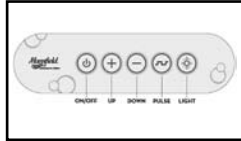

Luxury Package

- SensaSelect™ 5 button control
- Variable speed pump
- Remote control
- Pillow
- Chromatherapy mood lights system
- In-line heater
- Metal trim upgrades