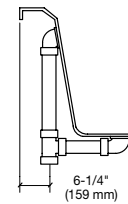

No apron available on this model.

Pump locations are shown for clarity.
STD - standard pump location
ALT - alternate pump location.

PLUMBING ROUGH-IN

Rough-in measurements may vary 1/4" (+/-)

INSTALLER NOTE: DUE TO THE FREEFORM SHAPE OF THIS TUB IT IS RECOMMENDED THAT THE TUB BE ON THE JOBSITE BEFORE MAKING THE FINAL CUT OUT FOR DROP IN INSTALLATION.

Specifications

Dimensions	71-1/2" x 42" x 24"	Number of Jets	Sixteen
Material	Acrylic, fiberglass reinforced	Air Volume Control	Two
Construction	Self-contained, pre-plumbed whirlpool bath with heat-bent rigid PVC pipe mounted on a pre-leveled base	Water Capacity	95 gal. max., 70 gal. min. (359 liters/265 liters)
Pump Motor	Single or variable speed, 120 V, 60 HZ, 12.5 AMP, single phase, premounted	Floor Loading	47 lbs./sq. ft. (229 kg/m²)
Electrical Requirements	Luxury and Sensory: Two separate 120 volt, 20 AMP, GFCI protected circuits Basic: One separate, 120 volt, 20 AMP, GFCI outlet	Shipping Weight (whirlpool)	180 lbs. (82 kg)
		Shipping Weight (bath)	160 lbs. (73 kg)
		Warranty	Limited Ten Year

These dimensions are nominal and subject to change without notice.

When tested for compliance to the requirements of ANSI A112.19.7M for "Whirlpool Bath Appliances" and ANSI Z124.1.2M "American National Standard for Plastic Bathtub and Shower Units", the tested units are found to comply and are acceptable for listing under IAPMO R & T.

Certified for permanent electrical connection only.