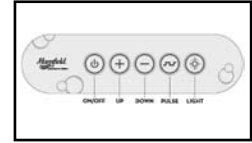

Sensory Package

- SensaSelect™ 5 button control
- Variable speed pump
- PowerPillow™ neck jet pillow
- Remote control
- Pillow
- Chromatherapy mood lights system
- In-line heater
- Metal trim upgrades