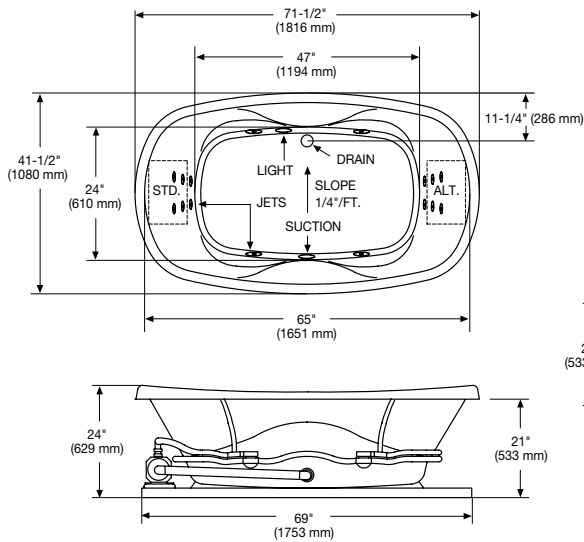

Essence™

71-1/2" x 42" x 24" Oval Whirlpool and Bath

Features & Upgrades

Basic Package

- SimpleTouch™ 3 button control
- Single speed pump
- Pillow
- Color-Match trim

Luxury Package

- SensaSelect™ 5 button control
- Variable speed pump
- Remote control
- Pillow
- Chromatherapy mood lights system
- In-line heater
- Metal trim upgrades

Sensory Package

- SensaSelect™ 5 button control
- Variable speed pump
- PowerPillow™ neck jet pillow
- Remote control
- Pillow
- Chromatherapy mood lights system
- In-line heater
- Metal trim upgrades

Technical Information

No apron available on this model.

Pump locations are shown for clarity.
STD - standard pump location
ALT - alternate pump location.

Rough-in measurements may vary 1/4" (+/-)

INSTALLER NOTE: DUE TO THE FREEFORM SHAPE OF THIS TUB IT IS RECOMMENDED THAT THE TUB BE ON THE JOBSITE BEFORE MAKING THE FINAL CUT OUT FOR DROP IN INSTALLATION.

Specifications

Dimensions	71-1/2" x 42" x 24"	Number of Jets	Sixteen
Material	Acrylic, fiberglass reinforced	Air Volume Control	Two
Construction	Self-contained, pre-plumbed whirlpool bath with heat-bent rigid PVC pipe mounted on a pre-leveled base	Water Capacity	95 gal. max., 70 gal. min. (359 liters/265 liters)
Pump Motor	Single or variable speed, 120 V, 60 HZ, 12.5 AMP, single phase, premounted	Floor Loading	47 lbs./sq. ft. (229 kg/m²)
Electrical Requirements	Luxury and Sensory: Two separate 120 volt, 20 AMP, GFCI protected circuits Basic: One separate, 120 volt, 20 AMP, GFCI outlet	Shipping Weight (whirlpool)	180 lbs. (82 kg)
		Shipping Weight (bath)	160 lbs. (73 kg)
		Warranty	Limited Ten Year

These dimensions are nominal and subject to change without notice.

When tested for compliance to the requirements of ANSI A112.19.7M for "Whirlpool Bath Appliances" and ANSI Z124.1.2M "American National Standard for Plastic Bathtub and Shower Units", the tested units are found to comply and are acceptable for listing under IAPMO R & T.

Certified for permanent electrical connection only.