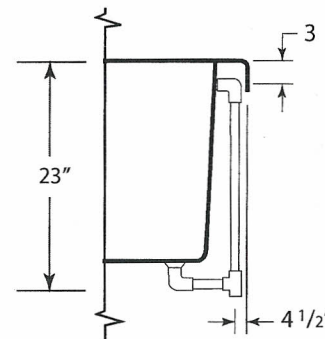

POLARIS 4272PW

S P E C I F I C A T I O N S

- All dimensions are plus or minus 1/4" (Maximum Tolerance)
- Atlantis Whirlpools reserve the right to make changes without notice.
- Copyright © All Rights Reserved

DRAWING NOT TO SCALE

MODEL: 4272PW

SIZE: 41 1/4" X 71"

EST. BOXED WEIGHT: 150 lbs. (TUB ONLY)

EST. BOXED WEIGHT: 185 lbs. (WHIRLPOOL OR AIR)

EST. BOXED WEIGHT: 232 lbs. (WHIRLPOOL w/AIR)

BOXED SIZE: 45" X 78" X 28"

AVERAGE FILL (gallons): 55

PUMP SIZE: 1.5 HP

BLOWER: 1.0 HP

ELECTRICAL: 110V 20 AMP CIRCUIT

MATERIAL: Acrylic reinforced fiberglass

Standard Colors: White, Bone, Almond,
Biscuit, Sterling Silver, Linen

Standard Features: Air Switch