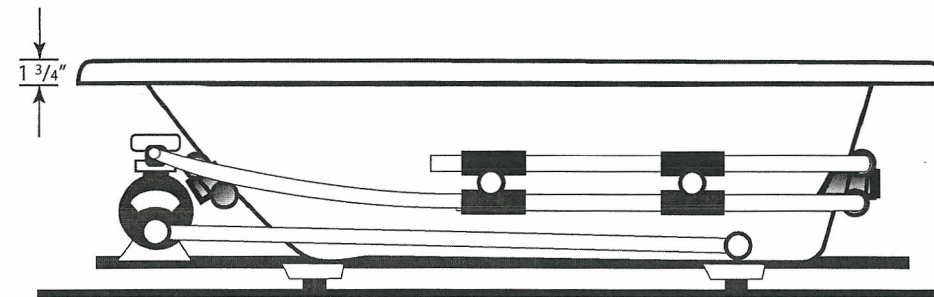

POLARIS 4272PW

S P E C I F I C A T I O N S

- All dimensions are plus or minus 1/4" (Maximum Tolerance)
- Atlantis Whirlpools reserve the right to make changes without notice.
- Copyright © All Rights Reserved

DRAWING NOT TO SCALE

MODEL: 4272PW

SIZE: 41 1/4" X 71"

EST. BOXED WEIGHT: 150 lbs. (TUB ONLY)

EST. BOXED WEIGHT: 185 lbs. (WHIRLPOOL OR AIR)

EST. BOXED WEIGHT: 232 lbs. (WHIRLPOOL w/AIR)

BOXED SIZE: 45" X 78" X 28"

AVERAGE FILL (gallons): 55

PUMP SIZE: 1.5 HP

BLOWER: 1.0 HP

ELECTRICAL: 110V 20 AMP CIRCUIT

MATERIAL: Acrylic reinforced fiberglass

Standard Colors: White, Bone, Almond,
Biscuit, Sterling Silver, Linen

Standard Features: Air Switch