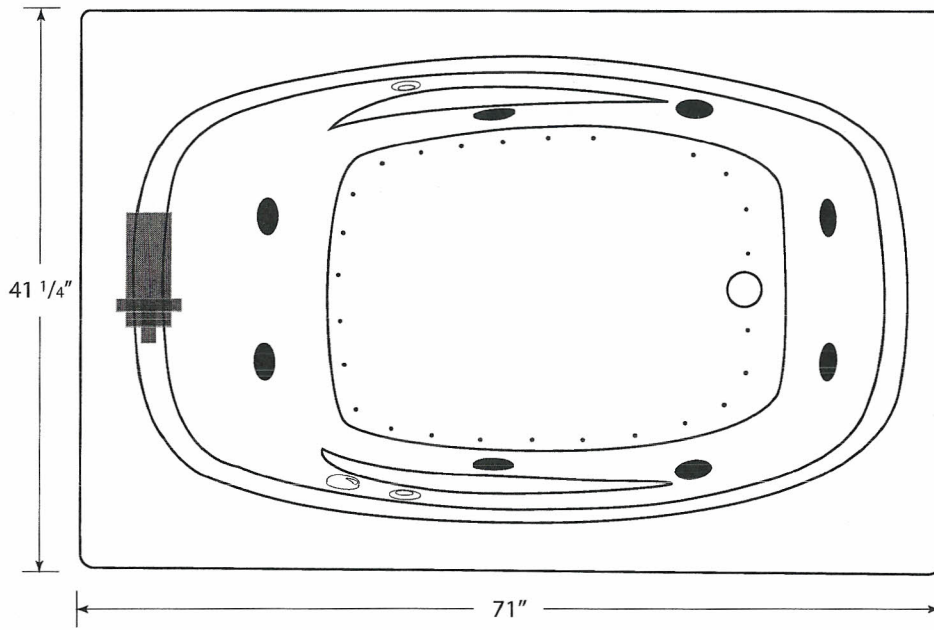

POLARIS 4272PW

S P E C I F I C A T I O N S

- All dimensions are plus or minus 1/4" (Maximum Tolerance)
- Atlantis Whirlpools reserve the right to make changes without notice.
- Copyright © All Rights Reserved

DRAWING NOT TO SCALE

MODEL: 4272PW

SIZE: 41 1/4" X 71"

EST. BOXED WEIGHT: 150 lbs. (TUB ONLY)

EST. BOXED WEIGHT: 185 lbs. (WHIRLPOOL OR AIR)

EST. BOXED WEIGHT: 232 lbs. (WHIRLPOOL w/AIR)

BOXED SIZE: 45" X 78" X 28"

AVERAGE FILL (gallons): 55

PUMP SIZE: 1.5 HP

BLOWER: 1.0 HP

ELECTRICAL: 110V 20 AMP CIRCUIT

MATERIAL: Acrylic reinforced fiberglass

Standard Colors: White, Bone, Almond,
Biscuit, Sterling Silver, Linen

Standard Features: Air Switch