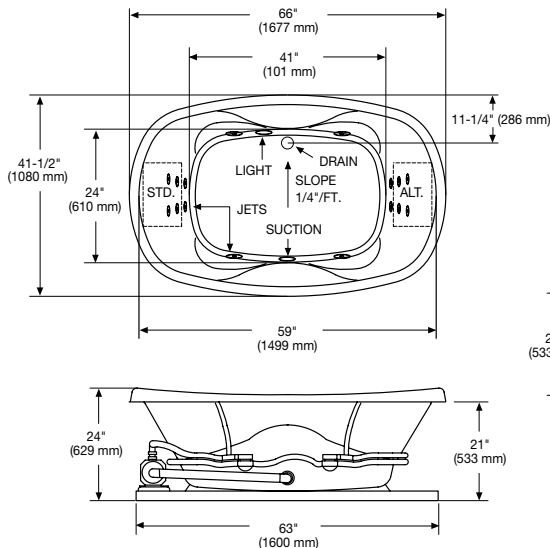

Essence™

66" x 42" x 24" Oval Whirlpool and Bath

Features & Upgrades

Basic Package

- SimpleTouch™ 3 button control
- Single speed pump
- Pillow
- Color-Match trim

Luxury Package

- SensaSelect™ 5 button control
- Variable speed pump
- Remote control
- Pillow
- Chromatherapy mood lights system
- In-line heater
- Metal trim upgrades

Sensory Package

- SensaSelect™ 5 button control
- Variable speed pump
- PowerPillow™ neck jet pillow
- Remote control
- Pillow
- Chromatherapy mood lights system
- In-line heater
- Metal trim upgrades

Technical Information

Rough-in measurements may vary 1/4" (+/-)

No apron available on this model.
Pump locations are shown for clarity.
STD - standard pump location
ALT - alternate pump location.

INSTALLER NOTE: DUE TO THE FREEFORM SHAPE OF THIS TUB IT IS RECOMMENDED THAT THE TUB BE ON THE JOBSITE BEFORE MAKING THE FINAL CUT OUT FOR DROP IN INSTALLATION.

Specifications

Dimensions	66" x 42" x 24"	Number of Jets	Sixteen
Material	Acrylic, fiberglass reinforced	Air Volume Control	Two
Construction	Self-contained, pre-plumbed whirlpool bath with heat-bent rigid PVC pipe mounted on a pre-leveled base	Water Capacity	80 gal. max., 65 gal. min. (303 liters/246 liters)
Pump Motor	Single or variable speed, 120 V, 60 HZ, 12.5 AMP, single phase, premounted	Floor Loading	47 lbs./sq. ft. (229 kg/m²)
Electrical Requirements	Luxury and Sensory: Two separate 120 volt, 20 AMP, GFCI protected circuits Basic: One separate, 120 volt, 20 AMP, GFCI outlet	Shipping Weight (whirlpool)	175 lbs. (80 kg)
		Shipping Weight (bath)	155 lbs. (70 kg)
		Warranty	Limited Ten Year

These dimensions are nominal and subject to change without notice.

When tested for compliance to the requirements of ANSI A112.19.7M for "Whirlpool Bath Appliances" and ANSI Z124.1.2M "American National Standard for Plastic Bathtub and Shower Units", the tested units are found to comply and are acceptable for listing under IAPMO R & T.

Certified for permanent electrical connection only.