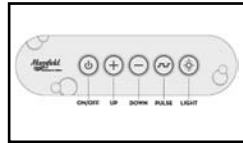

Luxury Package

- SensaSelect™ 5 button control
- Variable speed pump
- Remote control
- Pillow
- Chromatherapy mood lights system
- In-line heater
- Metal trim upgrades