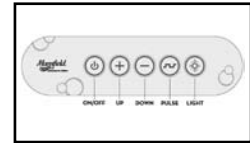

Sensory Package

- SensaSelect™ 5 button control
- Variable speed pump
- PowerPillow™ neck jet pillow
- Remote control
- Pillow
- Chromatherapy mood lights system
- In-line heater
- Metal trim upgrades