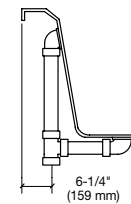

Technical Information

PLUMBING ROUGH-IN

Rough-in measurements may vary 1/4" (+/-)

No apron available on this model.
Pump locations are shown for clarity.
STD - standard pump location
ALT - alternate pump location.

INSTALLER NOTE: DUE TO THE FREEFORM SHAPE OF THIS TUB IT IS RECOMMENDED THAT THE TUB BE ON THE JOBSITE BEFORE MAKING THE FINAL CUT OUT FOR DROP IN INSTALLATION.

Specifications

Dimensions	66" x 42" x 24"	Number of Jets	Sixteen
Material	Acrylic, fiberglass reinforced	Air Volume Control	Two
Construction	Self-contained, pre-plumbed whirlpool bath with heat-bent rigid PVC pipe mounted on a pre-leveled base	Water Capacity	80 gal. max., 65 gal. min. (303 liters/246 liters)
Pump Motor	Single or variable speed, 120 V, 60 HZ, 12.5 AMP, single phase, premounted	Floor Loading	47 lbs./sq. ft. (229 kg/m²)
Electrical Requirements	Luxury and Sensory: Two separate 120 volt, 20 AMP, GFCI protected circuits Basic: One separate, 120 volt, 20 AMP, GFCI outlet	Shipping Weight (whirlpool)	175 lbs. (80 kg)
		Shipping Weight (bath)	155 lbs. (70 kg)
		Warranty	Limited Ten Year

These dimensions are nominal and subject to change without notice.

When tested for compliance to the requirements of ANSI A112.19.7M for "Whirlpool Bath Appliances" and ANSI Z124.1.2M "American National Standard for Plastic Bathtub and Shower Units", the tested units are found to comply and are acceptable for listing under IAPMO R & T.

Certified for permanent electrical connection only.