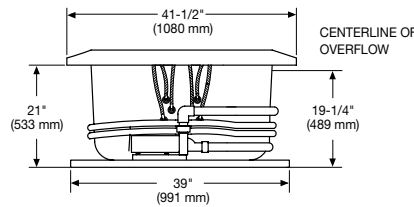

Technical Information

Rough-in measurements may vary 1/4" (+/-)

No apron available on this model.
Pump locations are shown for clarity.
STD - standard pump location
ALT - alternate pump location.

INSTALLER NOTE: DUE TO THE FREEFORM SHAPE OF THIS TUB IT IS RECOMMENDED THAT THE TUB BE ON THE JOBSITE BEFORE MAKING THE FINAL CUT OUT FOR DROP IN INSTALLATION.

Specifications

Dimensions	66" x 42" x 24"	Number of Jets	Sixteen
Material	Acrylic, fiberglass reinforced	Air Volume Control	Two
Construction	Self-contained, pre-plumbed whirlpool bath with heat-bent rigid PVC pipe mounted on a pre-leveled base	Water Capacity	80 gal. max., 65 gal. min. (303 liters/246 liters)
Pump Motor	Single or variable speed, 120 V, 60 HZ, 12.5 AMP, single phase, premounted	Floor Loading	47 lbs./sq. ft. (229 kg/m²)
Electrical Requirements	Luxury and Sensory: Two separate 120 volt, 20 AMP, GFCI protected circuits Basic: One separate, 120 volt, 20 AMP, GFCI outlet	Shipping Weight (whirlpool)	175 lbs. (80 kg)
		Shipping Weight (bath)	155 lbs. (70 kg)
		Warranty	Limited Ten Year

These dimensions are nominal and subject to change without notice.

When tested for compliance to the requirements of ANSI A112.19.7M for "Whirlpool Bath Appliances" and ANSI Z124.1.2M "American National Standard for Plastic Bathtub and Shower Units", the tested units are found to comply and are acceptable for listing under IAPMO R & T.

Certified for permanent electrical connection only.