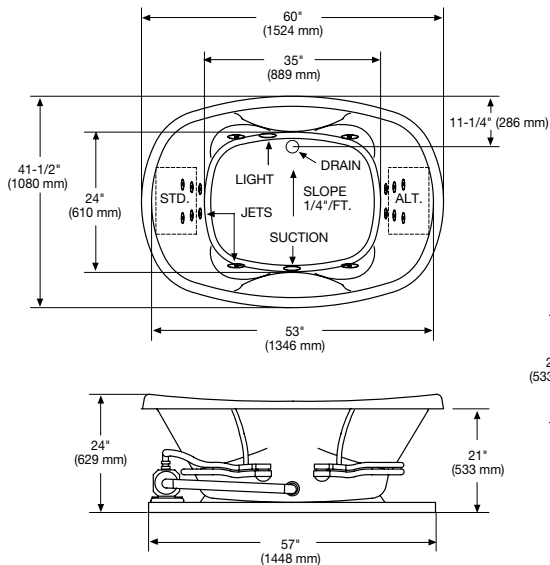

Essence™

60" x 42" x 24" Oval Whirlpool and Bath

Model 5031 shown

Features

- 60" x 42" x 24" Oval Whirlpool and Bathtub
- Deep bathing well
- Hydro-V™ back jet system: At both ends six jets massage the shoulder blades, upper and middle back muscles, and the bottom two spinning jets your lower back
- Swirl-way® jets are adjustable in both direction and flow, creating a broad, circular pattern of water and warm air for a deep Venturi therapeutic massage
- Cable operated drain in Color-Match, Chrome, EverBrass (PVD), Brushed Nickel and Oil Rubbed Bronze
- Powerful pump system creates an invigorating whirlpool action
- Dual air controls for the ultimate jet power control
- Trim finish in your choice of Color-Match, Chrome, EverBrass (PVD), Brushed Nickel and Oil Rubbed Bronze
- Outstanding protection — The Mansfield® Limited Ten Year Warranty
- Available in Standard and Premium Colors (Consult Price Book for specific colors)

Essence™

60" x 42" x 24" Oval Whirlpool and Bath

Features & Upgrades

Basic Package

- SimpleTouch™ 3 button control
- Single speed pump
- Pillow
- Color-Match trim

Luxury Package

- SensaSelect™ 5 button control
- Variable speed pump
- Remote control
- Pillow
- Chromatherapy mood lights system
- In-line heater
- Metal trim upgrades

No apron available on this model.

Pump locations are shown for clarity.
STD - standard pump location
ALT - alternate pump location.

Note: Install this product according to the installation guide.

Rough-in measurements may vary 1/4" (+/-)