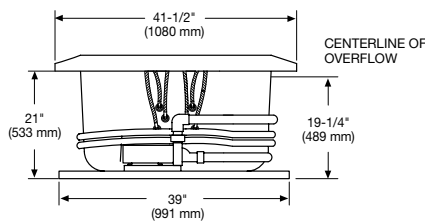

No apron available on this model.

Pump locations are shown for clarity.
STD - standard pump location
ALT - alternate pump location.

Note: Install this product according to the installation guide.

Rough-in measurements may vary 1/4" (+/-)

INSTALLER NOTE: DUE TO THE FREEFORM SHAPE OF THIS TUB IT IS RECOMMENDED THAT THE TUB BE ON THE JOBSITE BEFORE MAKING THE FINAL CUT OUT FOR DROP IN INSTALLATION.

Specifications

Dimensions	60" x 42" x 24"	Number of Jets	Sixteen
Material	Acrylic, fiberglass reinforced	Air Volume Control	Two
Construction	Self-contained, pre-plumbed whirlpool bath with heat-bent rigid PVC pipe mounted on a pre-leveled base	Water Capacity	75 gal. max., 60 gal. min. (284 liters/227 liters)
Pump Motor	Single or variable speed, 120 V, 60 HZ, 12.5 AMP, single phase, premounted	Floor Loading	47 lbs./sq. ft. (229 kg/m ²)
Electrical Requirements	Luxury and Sensory: Two separate 120 volt, 20 AMP, GFCI protected circuits Basic: One separate, 120 volt, 20 AMP, GFCI outlet	Shipping Weight (whirlpool)	170 lbs. (77 kg)
		Shipping Weight (bath)	145 lbs. (66 kg)
		Warranty	Limited Ten Year