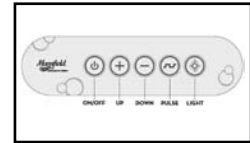

Essence™

60" x 42" x 24" Oval Whirlpool and Bath

Features & Upgrades

Basic Package

- SimpleTouch™ 3 button control
- Single speed pump
- Pillow
- Color-Match trim

Luxury Package

- SensaSelect™ 5 button control
- Variable speed pump
- Remote control
- Pillow
- Chromatherapy mood lights system
- In-line heater
- Metal trim upgrades

Sensory Package

- SensaSelect™ 5 button control
- Variable speed pump
- PowerPillow™ neck jet pillow
- Remote control
- Pillow
- Chromatherapy mood lights system
- In-line heater
- Metal trim upgrades

Technical Information