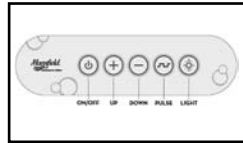

Essence™

60" x 42" x 24" Oval Whirlpool and Bath

Features & Upgrades

Basic Package

- SimpleTouch™ 3 button control
- Single speed pump
- Pillow
- Color-Match trim

Luxury Package

- SensaSelect™ 5 button control
- Variable speed pump
- Remote control
- Pillow
- Chromatherapy mood lights system
- In-line heater
- Metal trim upgrades

Sensory Package

- SensaSelect™ 5 button control
- Variable speed pump
- PowerPillow™ neck jet pillow
- Remote control
- Pillow
- Chromatherapy mood lights system
- In-line heater
- Metal trim upgrades

Technical Information