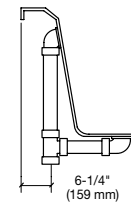

No apron available on this model.

Pump locations are shown for clarity.
STD - standard pump location
ALT - alternate pump location.

Note: Install this product according to the installation guide.

Rough-in measurements may vary 1/4" (+/-)

INSTALLER NOTE: DUE TO THE FREEFORM SHAPE OF THIS TUB IT IS RECOMMENDED THAT THE TUB BE ON THE JOBSITE BEFORE MAKING THE FINAL CUT OUT FOR DROP IN INSTALLATION.

Specifications

Dimensions	60" x 42" x 24"	Number of Jets	Sixteen
Material	Acrylic, fiberglass reinforced	Air Volume Control	Two
Construction	Self-contained, pre-plumbed whirlpool bath with heat-bent rigid PVC pipe mounted on a pre-leveled base	Water Capacity	75 gal. max., 60 gal. min. (284 liters/227 liters)
Pump Motor	Single or variable speed, 120 V, 60 HZ, 12.5 AMP, single phase, premounted	Floor Loading	47 lbs./sq. ft. (229 kg/m ²)
Electrical Requirements	Luxury and Sensory: Two separate 120 volt, 20 AMP, GFCI protected circuits Basic: One separate, 120 volt, 20 AMP, GFCI outlet	Shipping Weight (whirlpool)	170 lbs. (77 kg)
		Shipping Weight (bath)	145 lbs. (66 kg)
		Warranty	Limited Ten Year