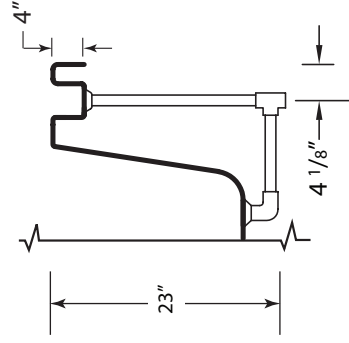

INFINITY 4678IW

S P E C I F I C A T I O N S

• All dimensions are plus or minus 1/4" (Maximum Tolerance)
 • Atlantis Whirlpools reserve the right to make changes without notice.
 • Copyright © All Rights Reserved

DRAWING NOT TO SCALE

MODEL: 4678IW

SIZE: 45" X 78"

EST. BOXED WEIGHT: 180 lbs. (TUB ONLY)

EST. BOXED WEIGHT: 220 lbs. (WHIRLPOOL OR AIR)

EST. BOXED WEIGHT: 245 lbs. (WHIRLPOOL w/AIR)

BOXED SIZE: 50" X 86" X 40"

AVERAGE FILL (gallons): 130

PUMP SIZE: 1.5 HP

BLOWER: 1.0 HP

ELECTRICAL: 110V 20 AMP CIRCUIT

MATERIAL: Acrylic reinforced fiberglass

Standard Colors: White, Bone, Almond,
Biscuit, Sterling Silver, Linen

Standard Features: Air Switch

Jets: 8 Star Jets

Air Controls: 2

Suction Fittings: 1

Air Injectors: 38

Interior Depth	Interior Length Top	Interior Width Top	Interior Length Bottom	Interior Width Bottom
20	60 3/4	27 3/4	58	25

ANSI-Z.124.1
ASME-A.112.19.7