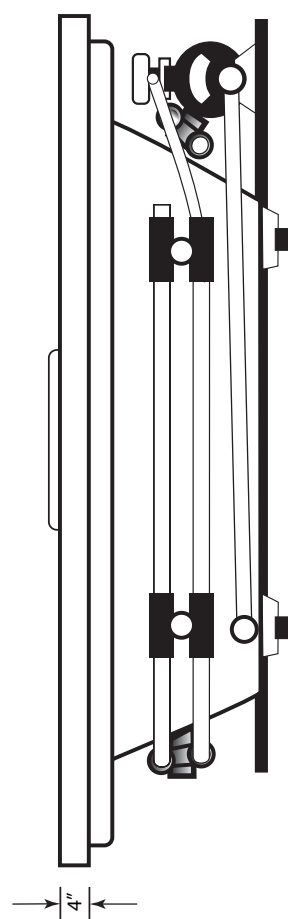

INFINITY 4678IW

S P E C I F I C A T I O N S

• All dimensions are plus or minus 1/4" (Maximum Tolerance)
 • Atlantis Whirlpools reserve the right to make changes without notice.
 • Copyright © All Rights Reserved

DRAWING NOT TO SCALE

MODEL: 4678IW

SIZE: 45" X 78"

EST. BOXED WEIGHT: 180 lbs. (TUB ONLY)

EST. BOXED WEIGHT: 220 lbs. (WHIRLPOOL OR AIR)

EST. BOXED WEIGHT: 245 lbs. (WHIRLPOOL w/AIR)

BOXED SIZE: 50" X 86" X 40"

AVERAGE FILL (gallons): 130

PUMP SIZE: 1.5 HP

BLOWER: 1.0 HP

ELECTRICAL: 110V 20 AMP CIRCUIT

MATERIAL: Acrylic reinforced fiberglass

Standard Colors: White, Bone, Almond,
Biscuit, Sterling Silver, Linen

Standard Features: Air Switch

Jets: 8 Star Jets

Air Controls: 2

Suction Fittings: 1

Air Injectors: 38

Interior Depth	Interior Length Top	Interior Width Top	Interior Length Bottom	Interior Width Bottom
20	60 3/4	27 3/4	58	25

ANSI-Z.124.1
ASME-A.112.19.7