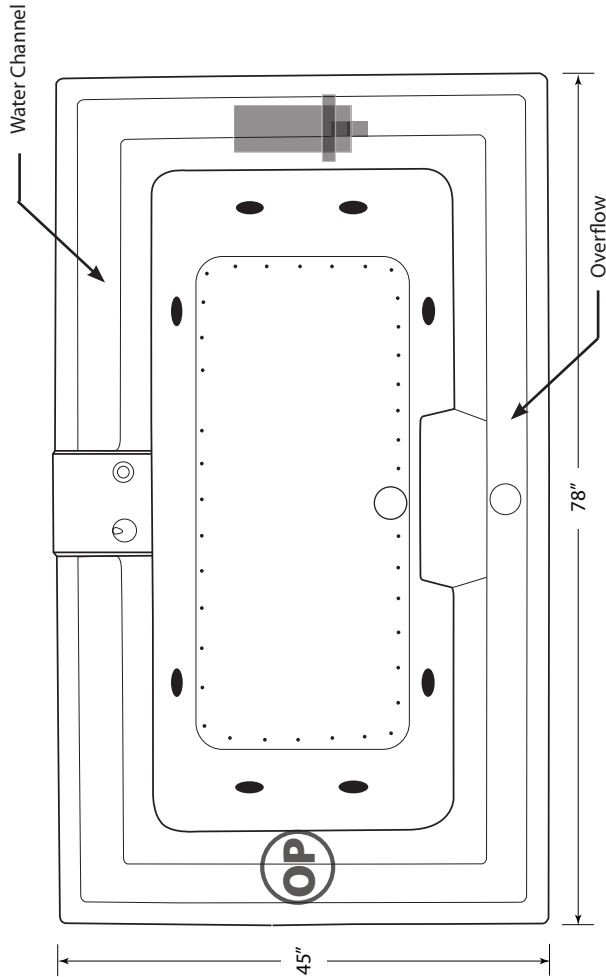

INFINITY 4678IW

S P E C I F I C A T I O N S

• All dimensions are plus or minus 1/4" (Maximum Tolerance)
 • Atlantis Whirlpools reserve the right to make changes without notice.
 • Copyright © All Rights Reserved

DRAWING NOT TO SCALE

MODEL: 4678IW

SIZE: 45" X 78"

EST. BOXED WEIGHT: 180 lbs. (TUB ONLY)

EST. BOXED WEIGHT: 220 lbs. (WHIRLPOOL OR AIR)

EST. BOXED WEIGHT: 245 lbs. (WHIRLPOOL w/AIR)

BOXED SIZE: 50" X 86" X 40"

AVERAGE FILL (gallons): 130

PUMP SIZE: 1.5 HP

BLOWER: 1.0 HP

ELECTRICAL: 110V 20 AMP CIRCUIT

MATERIAL: Acrylic reinforced fiberglass

Standard Colors: White, Bone, Almond,
Biscuit, Sterling Silver, Linen

Standard Features: Air Switch