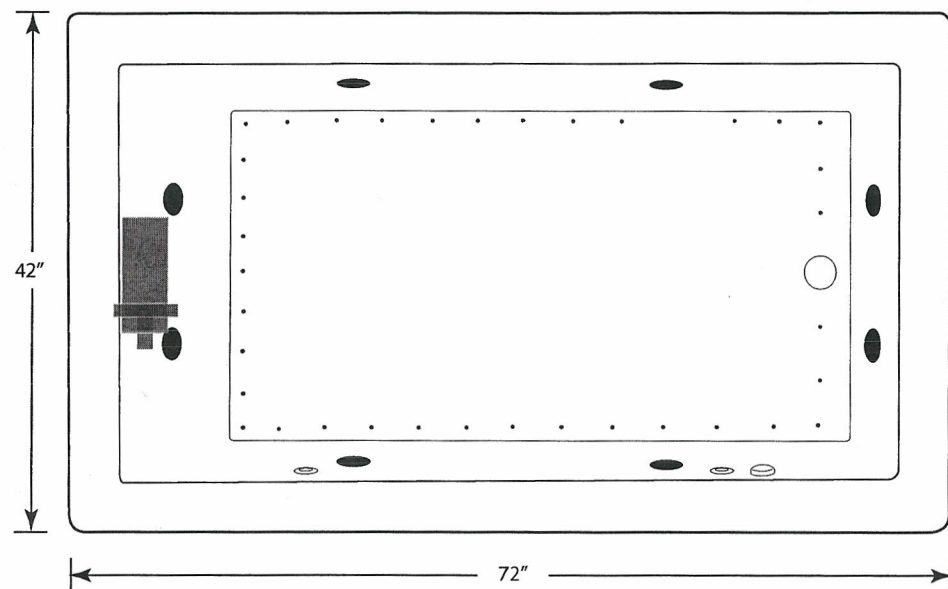

## S P E C I F I C A T I O N S

- All dimensions are plus or minus 1/4" (Maximum Tolerance)
- Atlantis Whirlpools reserve the right to make changes without notice.
- Copyright © All Rights Reserved

STANDARD PUMP LOCATION

**MODEL:** 4272VNW

**SIZE:** 42" X 72"

**EST. BOXED WEIGHT:** 110 lbs. (TUB ONLY)

**EST. BOXED WEIGHT:** 160 lbs. (WHIRLPOOL OR AIR)

**EST. BOXED WEIGHT:** 195 lbs. (WHIRLPOOL w/AIR)

**BOXED SIZE:** 45" X 81" X 24"

**AVERAGE FILL (gallons):** 75

**PUMP SIZE:** 1.5 HP

**BLOWER:** 1.0 HP

**ELECTRICAL:** 110V 20 AMP CIRCUIT

**MATERIAL:** Acrylic reinforced fiberglass

**Standard Colors:** White, Bone, Almond,  
Biscuit, Sterling Silver, Linen