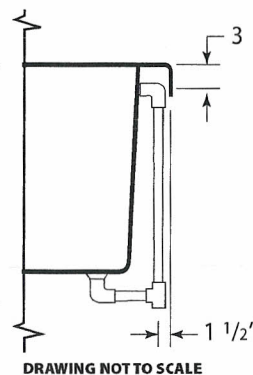

## S P E C I F I C A T I O N S

- All dimensions are plus or minus 1/4" (Maximum Tolerance)
- Atlantis Whirlpools reserve the right to make changes without notice.
- Copyright © All Rights Reserved

STANDARD PUMP LOCATION

**MODEL:** 4272VNW

**SIZE:** 42" X 72"

**EST. BOXED WEIGHT:** 110 lbs. (TUB ONLY)

**EST. BOXED WEIGHT:** 160 lbs. (WHIRLPOOL OR AIR)

**EST. BOXED WEIGHT:** 195 lbs. (WHIRLPOOL w/AIR)

**BOXED SIZE:** 45" X 81" X 24"

**AVERAGE FILL (gallons):** 75

**PUMP SIZE:** 1.5 HP

**BLOWER:** 1.0 HP

**ELECTRICAL:** 110V 20 AMP CIRCUIT

**MATERIAL:** Acrylic reinforced fiberglass

**Standard Colors:** White, Bone, Almond,  
Biscuit, Sterling Silver, Linen