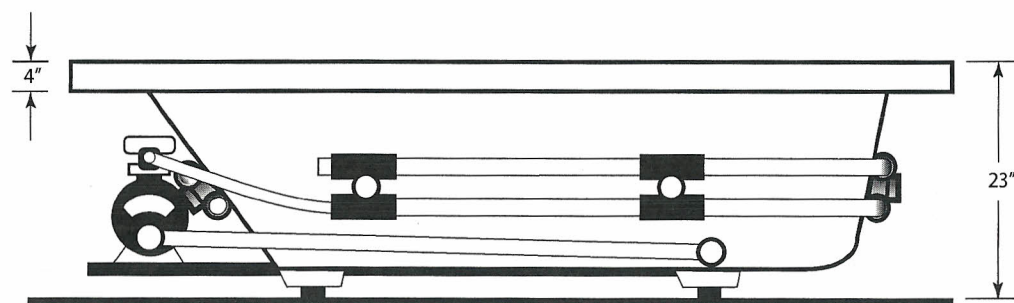

## S P E C I F I C A T I O N S

- All dimensions are plus or minus 1/4" (Maximum Tolerance)
- Atlantis Whirlpools reserve the right to make changes without notice.
- Copyright © All Rights Reserved

STANDARD PUMP LOCATION

**MODEL:** 4272VNW

**SIZE:** 42" X 72"

**EST. BOXED WEIGHT:** 110 lbs. (TUB ONLY)

**EST. BOXED WEIGHT:** 160 lbs. (WHIRLPOOL OR AIR)

**EST. BOXED WEIGHT:** 195 lbs. (WHIRLPOOL w/AIR)

**BOXED SIZE:** 45" X 81" X 24"

**AVERAGE FILL (gallons):** 75

**PUMP SIZE:** 1.5 HP

**BLOWER:** 1.0 HP

**ELECTRICAL:** 110V 20 AMP CIRCUIT

**MATERIAL:** Acrylic reinforced fiberglass

**Standard Colors:** White, Bone, Almond,  
Biscuit, Sterling Silver, Linen