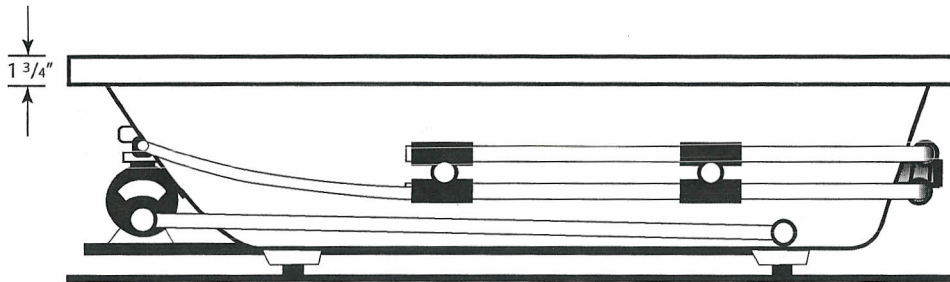

EROS 4272EW

S P E C I F I C A T I O N S

- All dimensions are plus or minus 1/4" (Maximum Tolerance)
- Atlantis Whirlpools reserve the right to make changes without notice.
- Copyright © All Rights Reserved

DRAWING NOT TO SCALE

STANDARD PUMP LOCATION

MODEL: 4272EW

SIZE: 41 3/8" X 71"

EST. BOXED WEIGHT: 155 lbs. (TUB ONLY)

EST. BOXED WEIGHT: 190 lbs. (WHIRLPOOL OR AIR)

EST. BOXED WEIGHT: 237 lbs. (WHIRLPOOL w/AIR)

BOXED SIZE: 45" X 78" X 28"

AVERAGE FILL (gallons): 50

PUMP SIZE: 1.5 HP

BLOWER: 1.0 HP

ELECTRICAL: 110V 20 AMP CIRCUIT

MATERIAL: Acrylic reinforced fiberglass

Standard Colors: White, Bone, Almond,
Biscuit, Sterling Silver, Linen

Standard Features: Air Switch

Jets: 8 Star Jets

Air Controls: 2

Suction Fittings: 1

Air Injectors: 30

Interior Depth	Interior Length Top	Interior Width Top	Interior Length Bottom	Interior Width Bottom
19 1/4	60	32 1/2	45 1/2	24 1/2