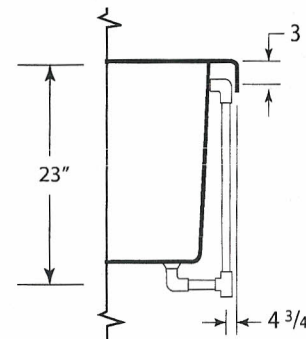

EROS 4272EW

S P E C I F I C A T I O N S

- All dimensions are plus or minus 1/4" (Maximum Tolerance)
- Atlantis Whirlpools reserve the right to make changes without notice.
- Copyright © All Rights Reserved

DRAWING NOT TO SCALE

STANDARD PUMP LOCATION

MODEL: 4272EW

SIZE: 41 3/8" X 71"

EST. BOXED WEIGHT: 155 lbs. (TUB ONLY)

EST. BOXED WEIGHT: 190 lbs. (WHIRLPOOL OR AIR)

EST. BOXED WEIGHT: 237 lbs. (WHIRLPOOL w/AIR)

BOXED SIZE: 45" X 78" X 28"

AVERAGE FILL (gallons): 50

PUMP SIZE: 1.5 HP

BLOWER: 1.0 HP

ELECTRICAL: 110V 20 AMP CIRCUIT

MATERIAL: Acrylic reinforced fiberglass

Standard Colors: White, Bone, Almond,
Biscuit, Sterling Silver, Linen