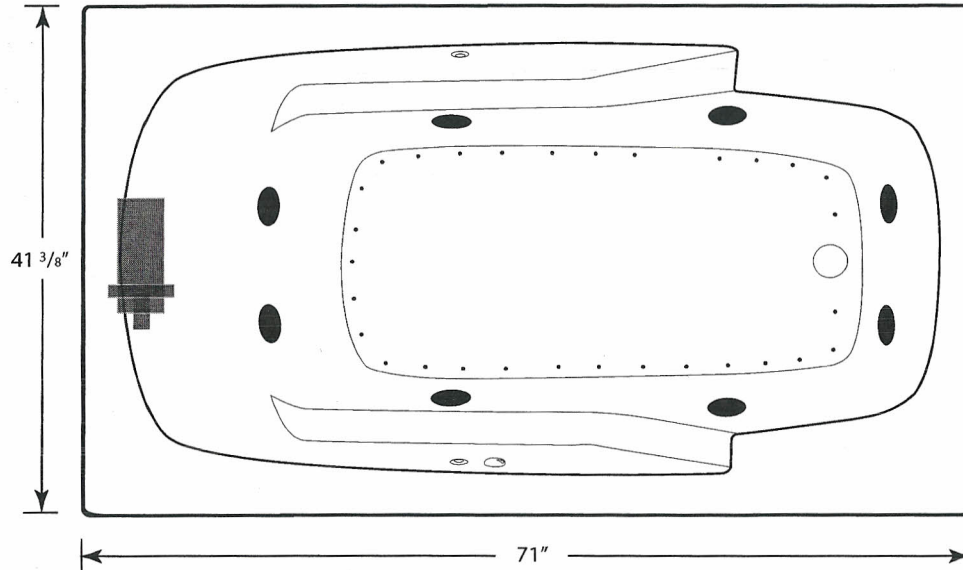

EROS 4272EW

S P E C I F I C A T I O N S

- All dimensions are plus or minus 1/4" (Maximum Tolerance)
- Atlantis Whirlpools reserve the right to make changes without notice.
- Copyright © All Rights Reserved

DRAWING NOT TO SCALE

STANDARD PUMP LOCATION

MODEL: 4272EW

SIZE: 41 3/8" X 71"

EST. BOXED WEIGHT: 155 lbs. (TUB ONLY)

EST. BOXED WEIGHT: 190 lbs. (WHIRLPOOL OR AIR)

EST. BOXED WEIGHT: 237 lbs. (WHIRLPOOL w/AIR)

BOXED SIZE: 45" X 78" X 28"

AVERAGE FILL (gallons): 50

PUMP SIZE: 1.5 HP

BLOWER: 1.0 HP

ELECTRICAL: 110V 20 AMP CIRCUIT

MATERIAL: Acrylic reinforced fiberglass

Standard Colors: White, Bone, Almond,
Biscuit, Sterling Silver, Linen