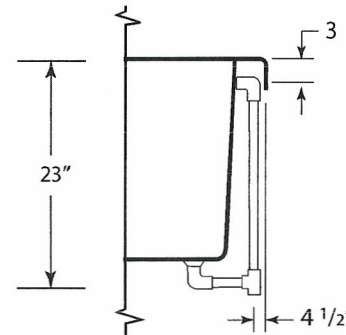

POLARIS 4266PW

S P E C I F I C A T I O N S

- All dimensions are plus or minus 1/4" (Maximum Tolerance)
- Atlantis Whirlpools reserve the right to make changes without notice.
- Copyright © All Rights Reserved

DRAWING NOT TO SCALE

STANDARD PUMP LOCATION

MODEL: 4266PW

SIZE: 42 1/4" X 65 3/4"

EST. BOXED WEIGHT: 140 lbs. (TUB ONLY)

EST. BOXED WEIGHT: 175 lbs. (WHIRLPOOL OR AIR)

EST. BOXED WEIGHT: 222 lbs. (WHIRLPOOL w/AIR)

BOXED SIZE: 45" X 72" X 28"

AVERAGE FILL (gallons): 50

PUMP SIZE: 1.5 HP

BLOWER: 1.0 HP

ELECTRICAL: 110V 20 AMP CIRCUIT

MATERIAL: Acrylic reinforced fiberglass

Standard Colors: White, Bone, Almond,
Biscuit, Sterling Silver, Linen

Standard Features: Air Switch

Jets: 8 Star Jets

Air Controls: 2

Suction Fittings: 1

Air Injectors: 26

Interior Depth	Interior Length Top	Interior Width Top	Interior Length Bottom	Interior Width Bottom
19	54 1/2	33 1/4	39	28