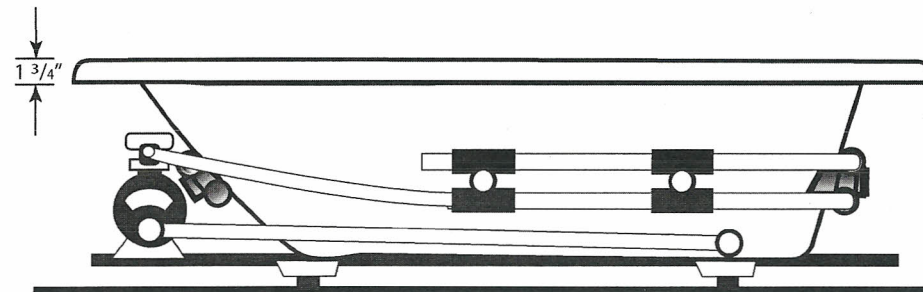

POLARIS 4266PW

S P E C I F I C A T I O N S

- All dimensions are plus or minus 1/4" (Maximum Tolerance)
- Atlantis Whirlpools reserve the right to make changes without notice.
- Copyright © All Rights Reserved

DRAWING NOT TO SCALE

STANDARD PUMP LOCATION

MODEL: 4266PW

SIZE: 42 1/4" X 65 3/4"

EST. BOXED WEIGHT: 140 lbs. (TUB ONLY)

EST. BOXED WEIGHT: 175 lbs. (WHIRLPOOL OR AIR)

EST. BOXED WEIGHT: 222 lbs. (WHIRLPOOL w/AIR)

BOXED SIZE: 45" X 72" X 28"

AVERAGE FILL (gallons): 50

PUMP SIZE: 1.5 HP

BLOWER: 1.0 HP

ELECTRICAL: 110V 20 AMP CIRCUIT

MATERIAL: Acrylic reinforced fiberglass

Standard Colors: White, Bone, Almond,
Biscuit, Sterling Silver, Linen

Standard Features: Air Switch

Jets: 8 Star Jets

Air Controls: 2

Suction Fittings: 1

Air Injectors: 26

Interior Depth	Interior Length Top	Interior Width Top	Interior Length Bottom	Interior Width Bottom
19	54 1/2	33 1/4	39	28