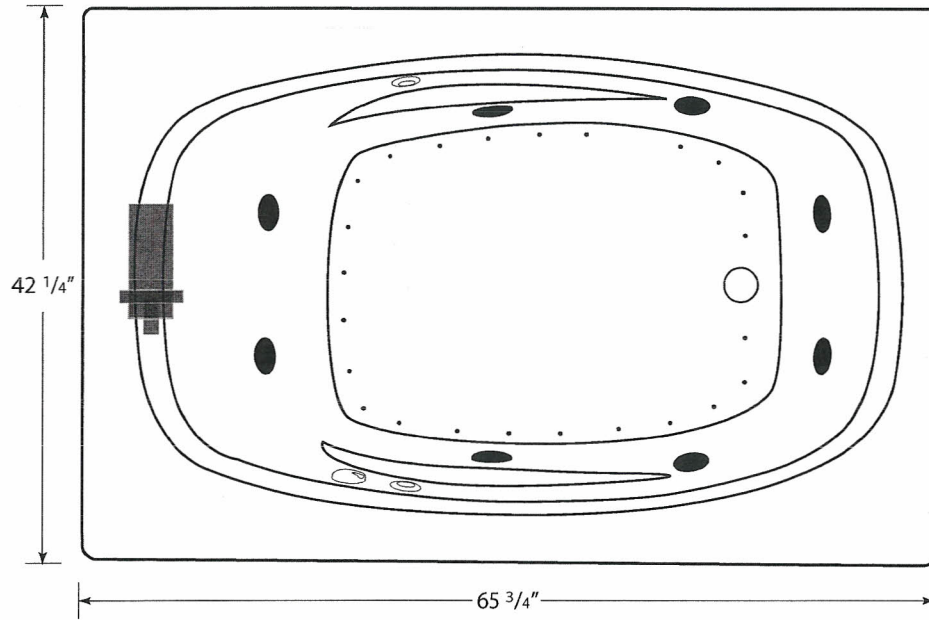

POLARIS 4266PW

S P E C I F I C A T I O N S

- All dimensions are plus or minus 1/4" (Maximum Tolerance)
- Atlantis Whirlpools reserve the right to make changes without notice.
- Copyright © All Rights Reserved

DRAWING NOT TO SCALE

STANDARD PUMP LOCATION

MODEL: 4266PW

SIZE: 42 1/4" X 65 3/4"

EST. BOXED WEIGHT: 140 lbs. (TUB ONLY)

EST. BOXED WEIGHT: 175 lbs. (WHIRLPOOL OR AIR)

EST. BOXED WEIGHT: 222 lbs. (WHIRLPOOL w/AIR)

BOXED SIZE: 45" X 72" X 28"

AVERAGE FILL (gallons): 50

PUMP SIZE: 1.5 HP

BLOWER: 1.0 HP

ELECTRICAL: 110V 20 AMP CIRCUIT

MATERIAL: Acrylic reinforced fiberglass

Standard Colors: White, Bone, Almond,
Biscuit, Sterling Silver, Linen