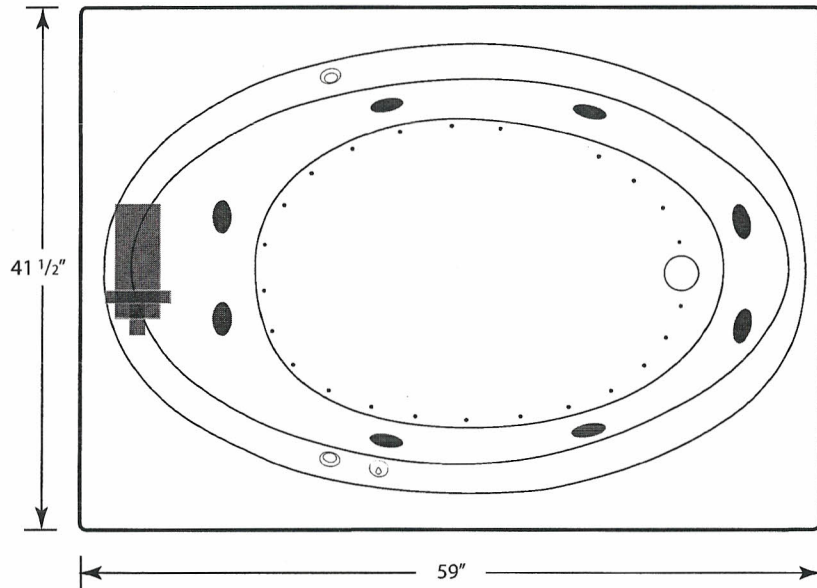

VOGUE 4260VW

S P E C I F I C A T I O N S

- All dimensions are plus or minus 1/4" (Maximum Tolerance)
- Atlantis Whirlpools reserve the right to make changes without notice.
- Copyright © All Rights Reserved

DRAWING NOT TO SCALE

MODEL: 4260VW

SIZE: 41 1/2" X 59"

EST. BOXED WEIGHT: 120 lbs. (TUB ONLY)

EST. BOXED WEIGHT: 155 lbs. (WHIRLPOOL OR AIR)

EST. BOXED WEIGHT: 202 lbs. (WHIRLPOOL w/AIR)

BOXED SIZE: 48" X 66" X 28"

AVERAGE FILL (gallons): 50

PUMP SIZE: 1.5 HP

BLOWER: 1.0 HP

ELECTRICAL: 110V 20 AMP CIRCUIT

MATERIAL: Acrylic reinforced fiberglass

Standard Colors: White, Bone, Almond,
Biscuit, Sterling Silver, Linen

Standard Features: Air Switch