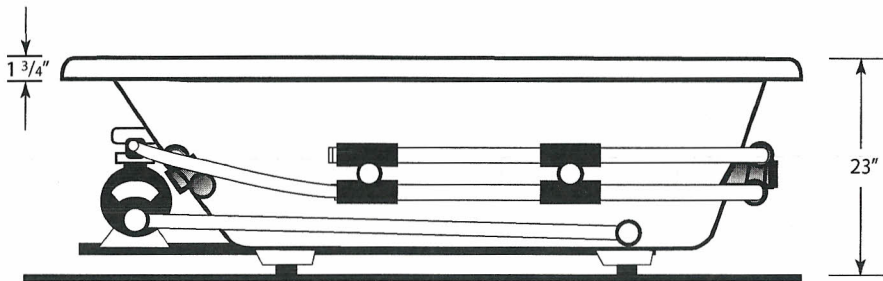

VOGUE 4260VW

S P E C I F I C A T I O N S

- All dimensions are plus or minus 1/4" (Maximum Tolerance)
- Atlantis Whirlpools reserve the right to make changes without notice.
- Copyright © All Rights Reserved

DRAWING NOT TO SCALE

MODEL: 4260VW

SIZE: 41 1/2" X 59"

EST. BOXED WEIGHT: 120 lbs. (TUB ONLY)

EST. BOXED WEIGHT: 155 lbs. (WHIRLPOOL OR AIR)

EST. BOXED WEIGHT: 202 lbs. (WHIRLPOOL w/AIR)

BOXED SIZE: 48" X 66" X 28"

AVERAGE FILL (gallons): 50

PUMP SIZE: 1.5 HP

BLOWER: 1.0 HP

ELECTRICAL: 110V 20 AMP CIRCUIT

MATERIAL: Acrylic reinforced fiberglass

Standard Colors: White, Bone, Almond,
Biscuit, Sterling Silver, Linen

Standard Features: Air Switch