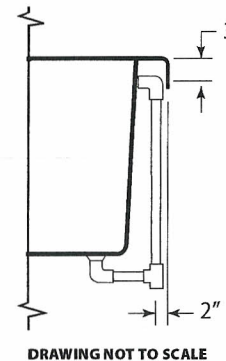

VOGUE 4260VW

S P E C I F I C A T I O N S

- All dimensions are plus or minus 1/4" (Maximum Tolerance)
- Atlantis Whirlpools reserve the right to make changes without notice.
- Copyright © All Rights Reserved

DRAWING NOT TO SCALE

MODEL: 4260VW

SIZE: 41 1/2" X 59"

EST. BOXED WEIGHT: 120 lbs. (TUB ONLY)

EST. BOXED WEIGHT: 155 lbs. (WHIRLPOOL OR AIR)

EST. BOXED WEIGHT: 202 lbs. (WHIRLPOOL w/AIR)

BOXED SIZE: 48" X 66" X 28"

AVERAGE FILL (gallons): 50

PUMP SIZE: 1.5 HP

BLOWER: 1.0 HP

ELECTRICAL: 110V 20 AMP CIRCUIT

MATERIAL: Acrylic reinforced fiberglass

Standard Colors: White, Bone, Almond,
Biscuit, Sterling Silver, Linen

Standard Features: Air Switch