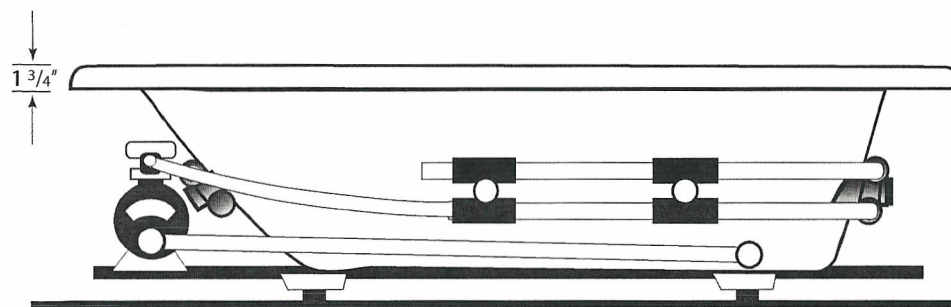

POLARIS 3672PW

S P E C I F I C A T I O N S

- All dimensions are plus or minus 1/4" (Maximum Tolerance)
- Atlantis Whirlpools reserve the right to make changes without notice.
- Copyright © All Rights Reserved

DRAWING NOT TO SCALE

STANDARD PUMP LOCATION

MODEL: 3672PW

SIZE: 35 1/2" X 71"

EST. BOXED WEIGHT: 135 lbs. (TUB ONLY)

EST. BOXED WEIGHT: 170 lbs. (WHIRLPOOL OR AIR)

EST. BOXED WEIGHT: 217 lbs. (WHIRLPOOL w/AIR)

BOXED SIZE: 39" X 78" X 28"

AVERAGE FILL (gallons): 50

PUMP SIZE: 1.5 HP

BLOWER: 1.0 HP

ELECTRICAL: 110V 20 AMP CIRCUIT

MATERIAL: Acrylic reinforced fiberglass

Standard Colors: White, Bone, Almond,
Biscuit, Sterling Silver, Linen