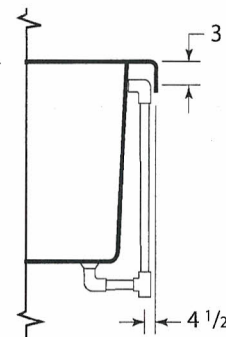

POLARIS 3672PW

S P E C I F I C A T I O N S

- All dimensions are plus or minus 1/4" (Maximum Tolerance)
- Atlantis Whirlpools reserve the right to make changes without notice.
- Copyright © All Rights Reserved

DRAWING NOT TO SCALE

STANDARD PUMP LOCATION

MODEL: 3672PW

SIZE: 35 1/2" X 71"

EST. BOXED WEIGHT: 135 lbs. (TUB ONLY)

EST. BOXED WEIGHT: 170 lbs. (WHIRLPOOL OR AIR)

EST. BOXED WEIGHT: 217 lbs. (WHIRLPOOL w/AIR)

BOXED SIZE: 39" X 78" X 28"

AVERAGE FILL (gallons): 50

PUMP SIZE: 1.5 HP

BLOWER: 1.0 HP

ELECTRICAL: 110V 20 AMP CIRCUIT

MATERIAL: Acrylic reinforced fiberglass

Standard Colors: White, Bone, Almond,
Biscuit, Sterling Silver, Linen

Standard Features: Air Switch

Jets: 8 Star Jets

Air Controls: 2

Suction Fittings: 1

Air Injectors: 28

Interior Depth	Interior Length Top	Interior Width Top	Interior Length Bottom	Interior Width Bottom
19	61	28	45	22