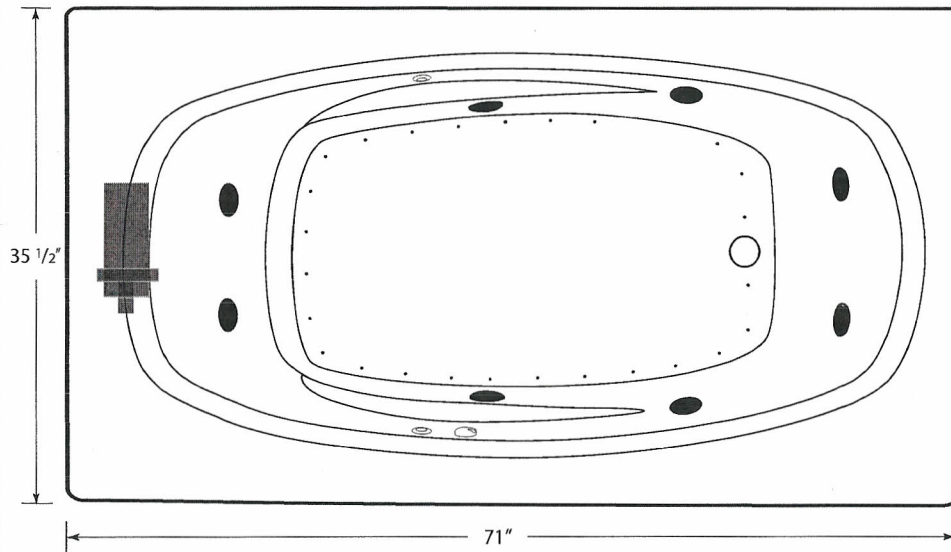

POLARIS 3672PW

S P E C I F I C A T I O N S

- All dimensions are plus or minus 1/4" (Maximum Tolerance)
- Atlantis Whirlpools reserve the right to make changes without notice.
- Copyright © All Rights Reserved

DRAWING NOT TO SCALE

STANDARD PUMP LOCATION

MODEL: 3672PW

SIZE: 35 1/2" X 71"

EST. BOXED WEIGHT: 135 lbs. (TUB ONLY)

EST. BOXED WEIGHT: 170 lbs. (WHIRLPOOL OR AIR)

EST. BOXED WEIGHT: 217 lbs. (WHIRLPOOL w/AIR)

BOXED SIZE: 39" X 78" X 28"

AVERAGE FILL (gallons): 50

PUMP SIZE: 1.5 HP

BLOWER: 1.0 HP

ELECTRICAL: 110V 20 AMP CIRCUIT

MATERIAL: Acrylic reinforced fiberglass

Standard Colors: White, Bone, Almond,
Biscuit, Sterling Silver, Linen