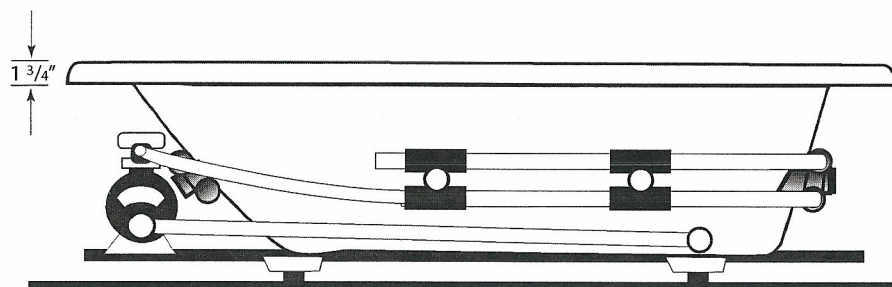

POLARIS 3666PW

S P E C I F I C A T I O N S

- All dimensions are plus or minus 1/4" (Maximum Tolerance)
- Atlantis Whirlpools reserve the right to make changes without notice.
- Copyright © All Rights Reserved

DRAWING NOT TO SCALE

STANDARD PUMP LOCATION

MODEL: 3666PW

SIZE: 35 5/8" X 65 1/4"

EST. BOXED WEIGHT: 130 lbs. (TUB ONLY)

EST. BOXED WEIGHT: 165 lbs. (WHIRLPOOL OR AIR)

EST. BOXED WEIGHT: 212 lbs. (WHIRLPOOL w/AIR)

BOXED SIZE: 39" X 72" X 28"

AVERAGE FILL (gallons): 40

PUMP SIZE: 1.5 HP

BLOWER: 1.0 HP

ELECTRICAL: 110V 20 AMP CIRCUIT

MATERIAL: Acrylic reinforced fiberglass

Standard Colors: White, Bone, Almond,
Biscuit, Sterling Silver, Linen