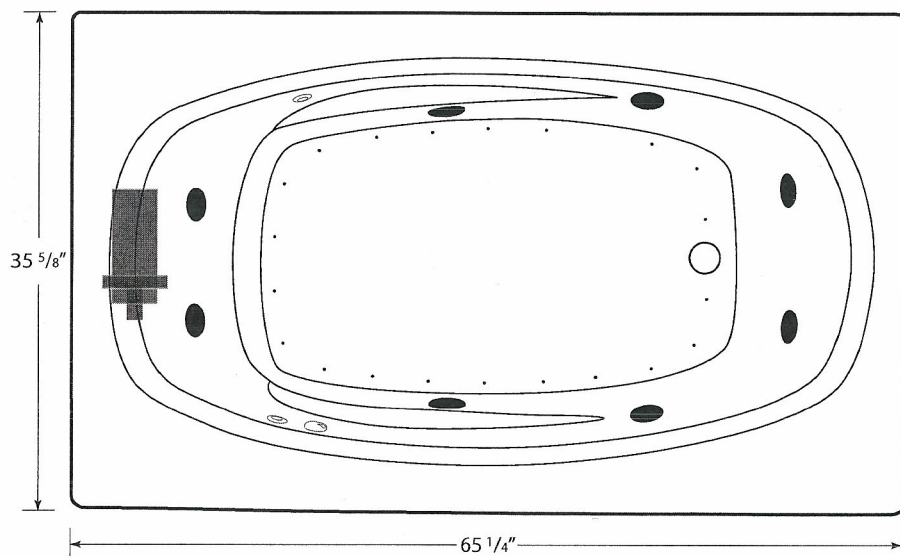

POLARIS 3666PW

S P E C I F I C A T I O N S

- All dimensions are plus or minus 1/4" (Maximum Tolerance)
- Atlantis Whirlpools reserve the right to make changes without notice.
- Copyright © All Rights Reserved

DRAWING NOT TO SCALE

STANDARD PUMP LOCATION

MODEL: 3666PW

SIZE: 35 5/8" X 65 1/4"

EST. BOXED WEIGHT: 130 lbs. (TUB ONLY)

EST. BOXED WEIGHT: 165 lbs. (WHIRLPOOL OR AIR)

EST. BOXED WEIGHT: 212 lbs. (WHIRLPOOL w/AIR)

BOXED SIZE: 39" X 72" X 28"

AVERAGE FILL (gallons): 40

PUMP SIZE: 1.5 HP

BLOWER: 1.0 HP

ELECTRICAL: 110V 20 AMP CIRCUIT

MATERIAL: Acrylic reinforced fiberglass

Standard Colors: White, Bone, Almond,
Biscuit, Sterling Silver, Linen