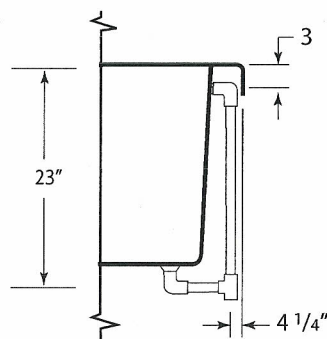

POLARIS 3666PW

S P E C I F I C A T I O N S

- All dimensions are plus or minus 1/4" (Maximum Tolerance)
- Atlantis Whirlpools reserve the right to make changes without notice.
- Copyright © All Rights Reserved

DRAWING NOT TO SCALE

STANDARD PUMP LOCATION

MODEL: 3666PW

SIZE: 35 5/8" X 65 1/4"

EST. BOXED WEIGHT: 130 lbs. (TUB ONLY)

EST. BOXED WEIGHT: 165 lbs. (WHIRLPOOL OR AIR)

EST. BOXED WEIGHT: 212 lbs. (WHIRLPOOL w/AIR)

BOXED SIZE: 39" X 72" X 28"

AVERAGE FILL (gallons): 40

PUMP SIZE: 1.5 HP

BLOWER: 1.0 HP

ELECTRICAL: 110V 20 AMP CIRCUIT

MATERIAL: Acrylic reinforced fiberglass

Standard Colors: White, Bone, Almond,
Biscuit, Sterling Silver, Linen